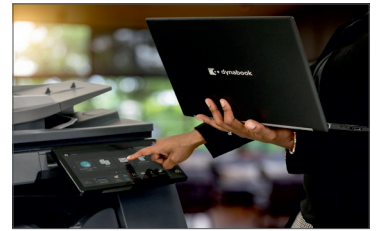

Satellite Pro Series

Outstanding mobility. Incredible value.

The budget-friendly Dynabook Satellite Pro™ laptop series strikes the ideal balance of performance and portability. With a focus on mobility, the series features a 14-inch (14-inches diagonal) thin bezel display, a powerful 13th Gen Intel® Core™ processor, the new Windows 11 operating system, Wi-Fi 6 and Dynabook's +Care Service® Warranty with On-site.

Audio

Great for collaborating and videoconferencing, the integrated stereo speakers produce clear audio, while the dual microphone array is designed to focus on your voice.

Operating System

The Satellite Pro™ series can be pre-configured with either Windows 10 Pro or Windows 11 Pro, two of the most widely utilized and secure computer operating systems.

Input Devices

Ideal for the modern mobile professional, the Satellite Pro™ series packs HDMI®, Gigabit LAN, 3.5mm audio, USB-C® and USB-A ports and a microSD™ card slot for a clean, adapter-free workspace.

Docking

With a healthy selection of ports for displays, data sharing and power, Dynabook offers single-cable USB-C® docking solutions that can connect up to three external displays.

Contact us to learn more about the Dynabook Satellite model or visit business.sharppusa.com/Dynabook.