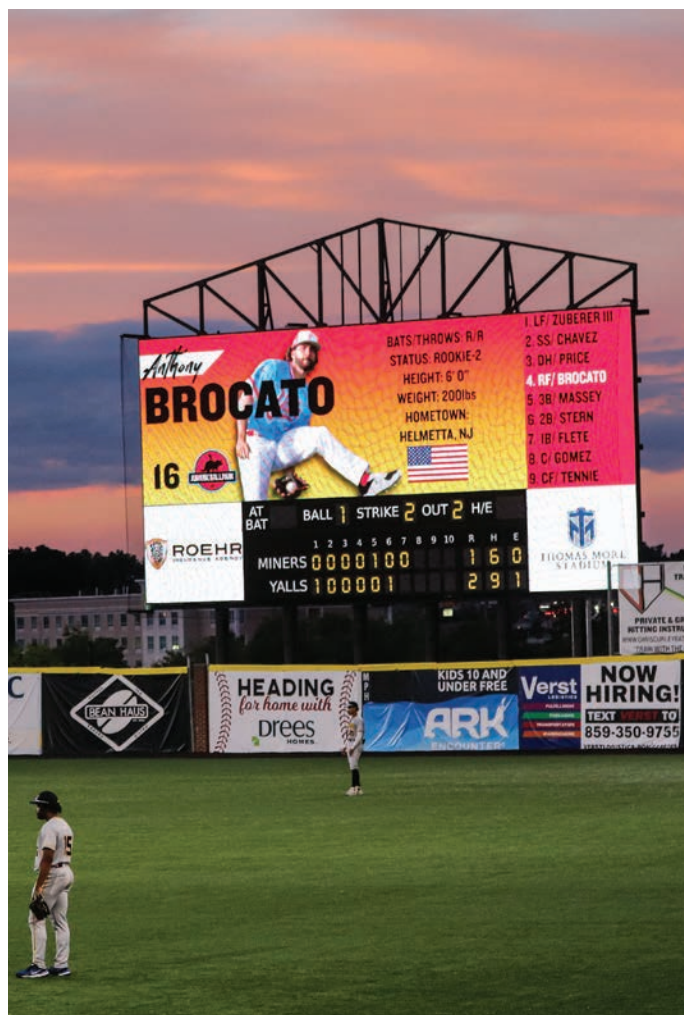

SCORING & ENTERTAINMENT

Ignite Sports is a game-time software that allows teams to score multiple sports, build advertising zones and display crowd prompts like "Make Some Noise!"

Watchfire Sound™ is a preassembled, all-in-one sound system for outdoor venues. Our smart cabinet is engineered for faster drafting, fabrication, and installation. The toolless, rear service panel means easier repairs.

Watchfire Action Package brings live video production to the big screen. Input up to eight camera feeds, capture instant replays, and live stream the game. The package includes cameras, software, and hardware.

Explore the complete product line at watchfiresigns.com/score.

University of Wisconsin Parkside | Kenosha, WI | 3.9mm | 768 x 1408 | 9'10" x 18'11"
3.9mm Scorer's Table | Three 10' Sections | 30'

Top Right: Metro Sign Corp. | Tuttle Public Schools
Tuttle, OK | 3.9mm | 640 x 1152 | 8'2" x 14'9"
Bottom Right: Atlantic Sign Co. | Florence Yalls
Florence, KY | 16mm | 450 x 954 | 25' x 53'